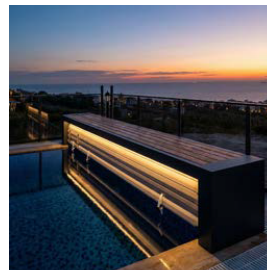

Led Option

Illuminate your nights with our integrated LED lighting option, creating a magical ambiance for your evening swims.

Price : 550 €