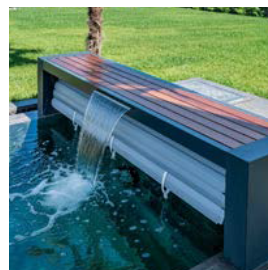

OPTIONS

Rail System For Prestige

Designed for oval-ended pools or for users who prefer a clear poolside, this system allows the roller mechanism to move back and forth on rails. It provides the flexibility to easily slide the roller away when the pool is in use and bring it back into position for covering

Price :1.400 €

Led Option

Illuminate your nights with our integrated LED lighting option, creating a magical ambiance for your evening swims.

Price : 550 €

Sun-Lounge Option

Our Prestige shutter with an integrated sunbed not only protects your pool but also offers a stylish lounging area. This innovative design transforms the shutter mechanism into an aesthetic relaxation point, doubling your pool enjoyment with the signature quality of Pool Office.

Price :560 €

Waterfall Option

Minimalist design, maximum comfort. The elegant bench, which conceals the pool cover mechanism, is enhanced by an integrated waterfall module. This feature transforms water circulation into a visual spectacle while adding a dynamic energy to your outdoor living space.