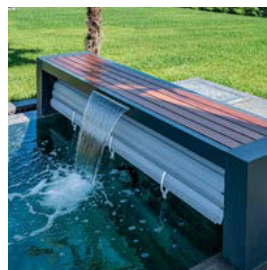

Price :1.400 €

Led Option

Illuminate your nights with our integrated LED lighting option, creating a magical ambiance for your evening swims.

Price : 550 €

Sun-Lounge Option

Our Prestige shutter with an integrated sunbed not only protects your pool but also offers a stylish lounging area. This innovative design transforms the shutter mechanism into an aesthetic relaxation point, doubling your pool enjoyment with the signature quality of Pool Office.

Price :560 €

Waterfall Option

Minimalist design, maximum comfort. The elegant bench, which conceals the pool cover mechanism, is enhanced by an integrated waterfall module. This feature transforms water circulation into a visual spectacle while adding a dynamic energy to your outdoor living space.