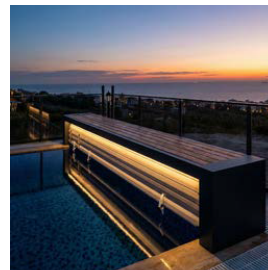

Led Option

Illuminate your nights with our integrated LED lighting option, creating a magical ambiance for your evening swims.

Price : 550 €