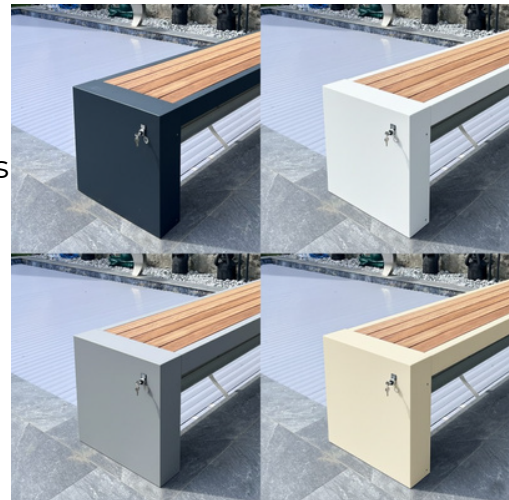

RAL 7047

RAL 1015