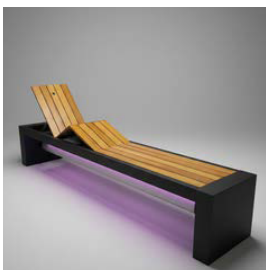

OPTIONS

Rail System For Prestige

Designed for oval-ended pools or for users who prefer a clear poolside, this system allows the roller mechanism to move back and forth on rails. It provides the flexibility to easily slide the roller away when the pool is in use and bring it back into position for covering

Price :1.400 €

Led Option

Illuminate your nights with our integrated LED lighting option, creating a magical ambiance for your evening swims.

Price : 550 €

Sun-Lounge Option

Our Prestige shutter with an integrated sunbed not only protects your pool but also offers a stylish lounging area. This innovative design transforms the shutter mechanism into an aesthetic relaxation point, doubling your pool enjoyment with the signature quality of Pool Office.