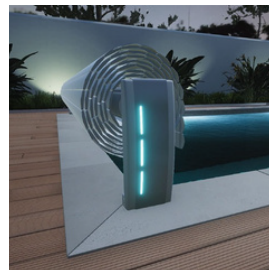

LED Option

Illuminate your nights with our integrated LED lighting option, creating a magical ambiance for your evening swims.

Price : 340 €