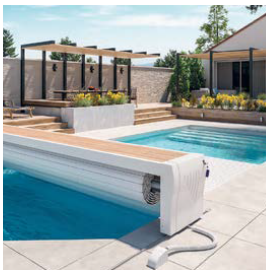

OPTIONS

Rail System For Prestige

Designed for oval-ended pools or for users who prefer a clear poolside, this system allows the roller mechanism to move back and forth on rails. It provides the flexibility to easily slide the roller away when the pool is in use and bring it back into position for covering