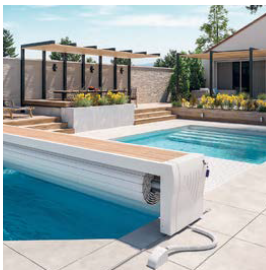

BENCH DESIGN POOL COVER

POOL WIDTH

POOL LENGTH

METRE	2,50	3,00	3,50	4,00	4,50	5,00	5,50	6,00
2,50	7.100 €	7.260 €	7.425 €	7.630 €	8.060 €	8.375 €	8.930 €	9.540 €
3,00	7.200 €	7.365 €	7.530 €	7.755 €	8.190 €	8.520 €	9.090 €	9.720 €
3,50	7.290 €	7.470 €	7.640 €	7.880 €	8.320 €	8.660 €	9.250 €	9.890 €
4,00	7.380 €	7.560 €	7.750 €	8.010 €	8.460 €	8.820 €	9.410 €	10.070 €
4,50	7.480 €	7.670 €	7.860 €	8.130 €	8.595 €	8.960 €	9.570 €	10.250 €
5,00	7.580 €	7.770 €	7.960 €	8.250 €	8.730 €	9.100 €	9.730 €	10.430 €
5,50	7.670 €	7.870 €	8.070 €	8.380 €	8.860 €	9.250 €	9.890 €	10.600 €
6,00	7.770 €	7.970 €	8.180 €	8.500 €	8.990 €	9.400 €	10.040 €	10.780 €
6,50	7.860 €	8.070 €	8.290 €	8.630 €	9.130 €	9.540 €	10.200 €	10.960 €
7,00	7.970 €	8.170 €	8.400 €	8.750 €	9.260 €	9.693 €	10.360 €	11.140 €
7,50	8.060 €	8.280 €	8.510 €	8.870 €	9.390 €	9.840 €	10.520 €	11.320 €
8,00	8.150 €	8.380 €	8.620 €	9.000 €	9.530 €	9.980 €	10.670 €	11.490 €
8,50	8.220 €	8.460 €	8.710 €	9.100 €	9.640 €	10.100 €	10.800 €	11.600 €
9,00	8.300 €	8.550 €	8.810 €	9.210 €	9.760 €	10.230 €	10.950 €	11.730 €
9,50	8.380 €	8.640 €	8.910 €	9.320 €	9.880 €	10.360 €	11.100 €	11.880 €
10,00	8.460 €	8.730 €	9.010 €	9.430 €	10.000 €	10.490 €	11.270 €	12.030 €
10,50	8.540 €	8.820 €	9.110 €	9.540 €	10.120 €	10.630 €	11.400 €	12.200 €
11,00	8.620 €	8.910 €	9.210 €	9.650 €	10.250 €	10.770 €	11.550 €	12.390 €
11,50	8.700 €	9.000 €	9.310 €	9.760 €	10.380 €	10.910 €	11.720 €	12.590 €
12,00	8.780 €	9.090 €	9.410 €	9.880 €	10.510 €	11.050 €	11.890 €	12.800 €

OPTIONS

Rail System For Prestige

Designed for oval-ended pools or for users who prefer a clear poolside, this system allows the roller mechanism to move back and forth on rails. It provides the flexibility to easily slide the roller away when the pool is in use and bring it back into position for covering

Price :1.400 €