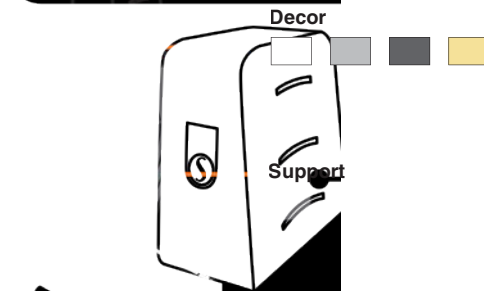

Colour Options