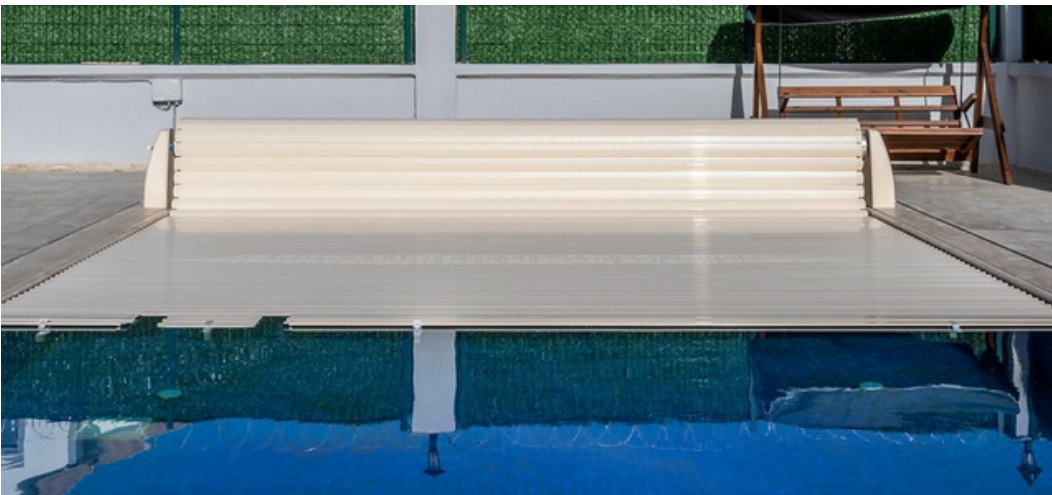

PVC SLATS COLOUR OPTIONS

BEIGE